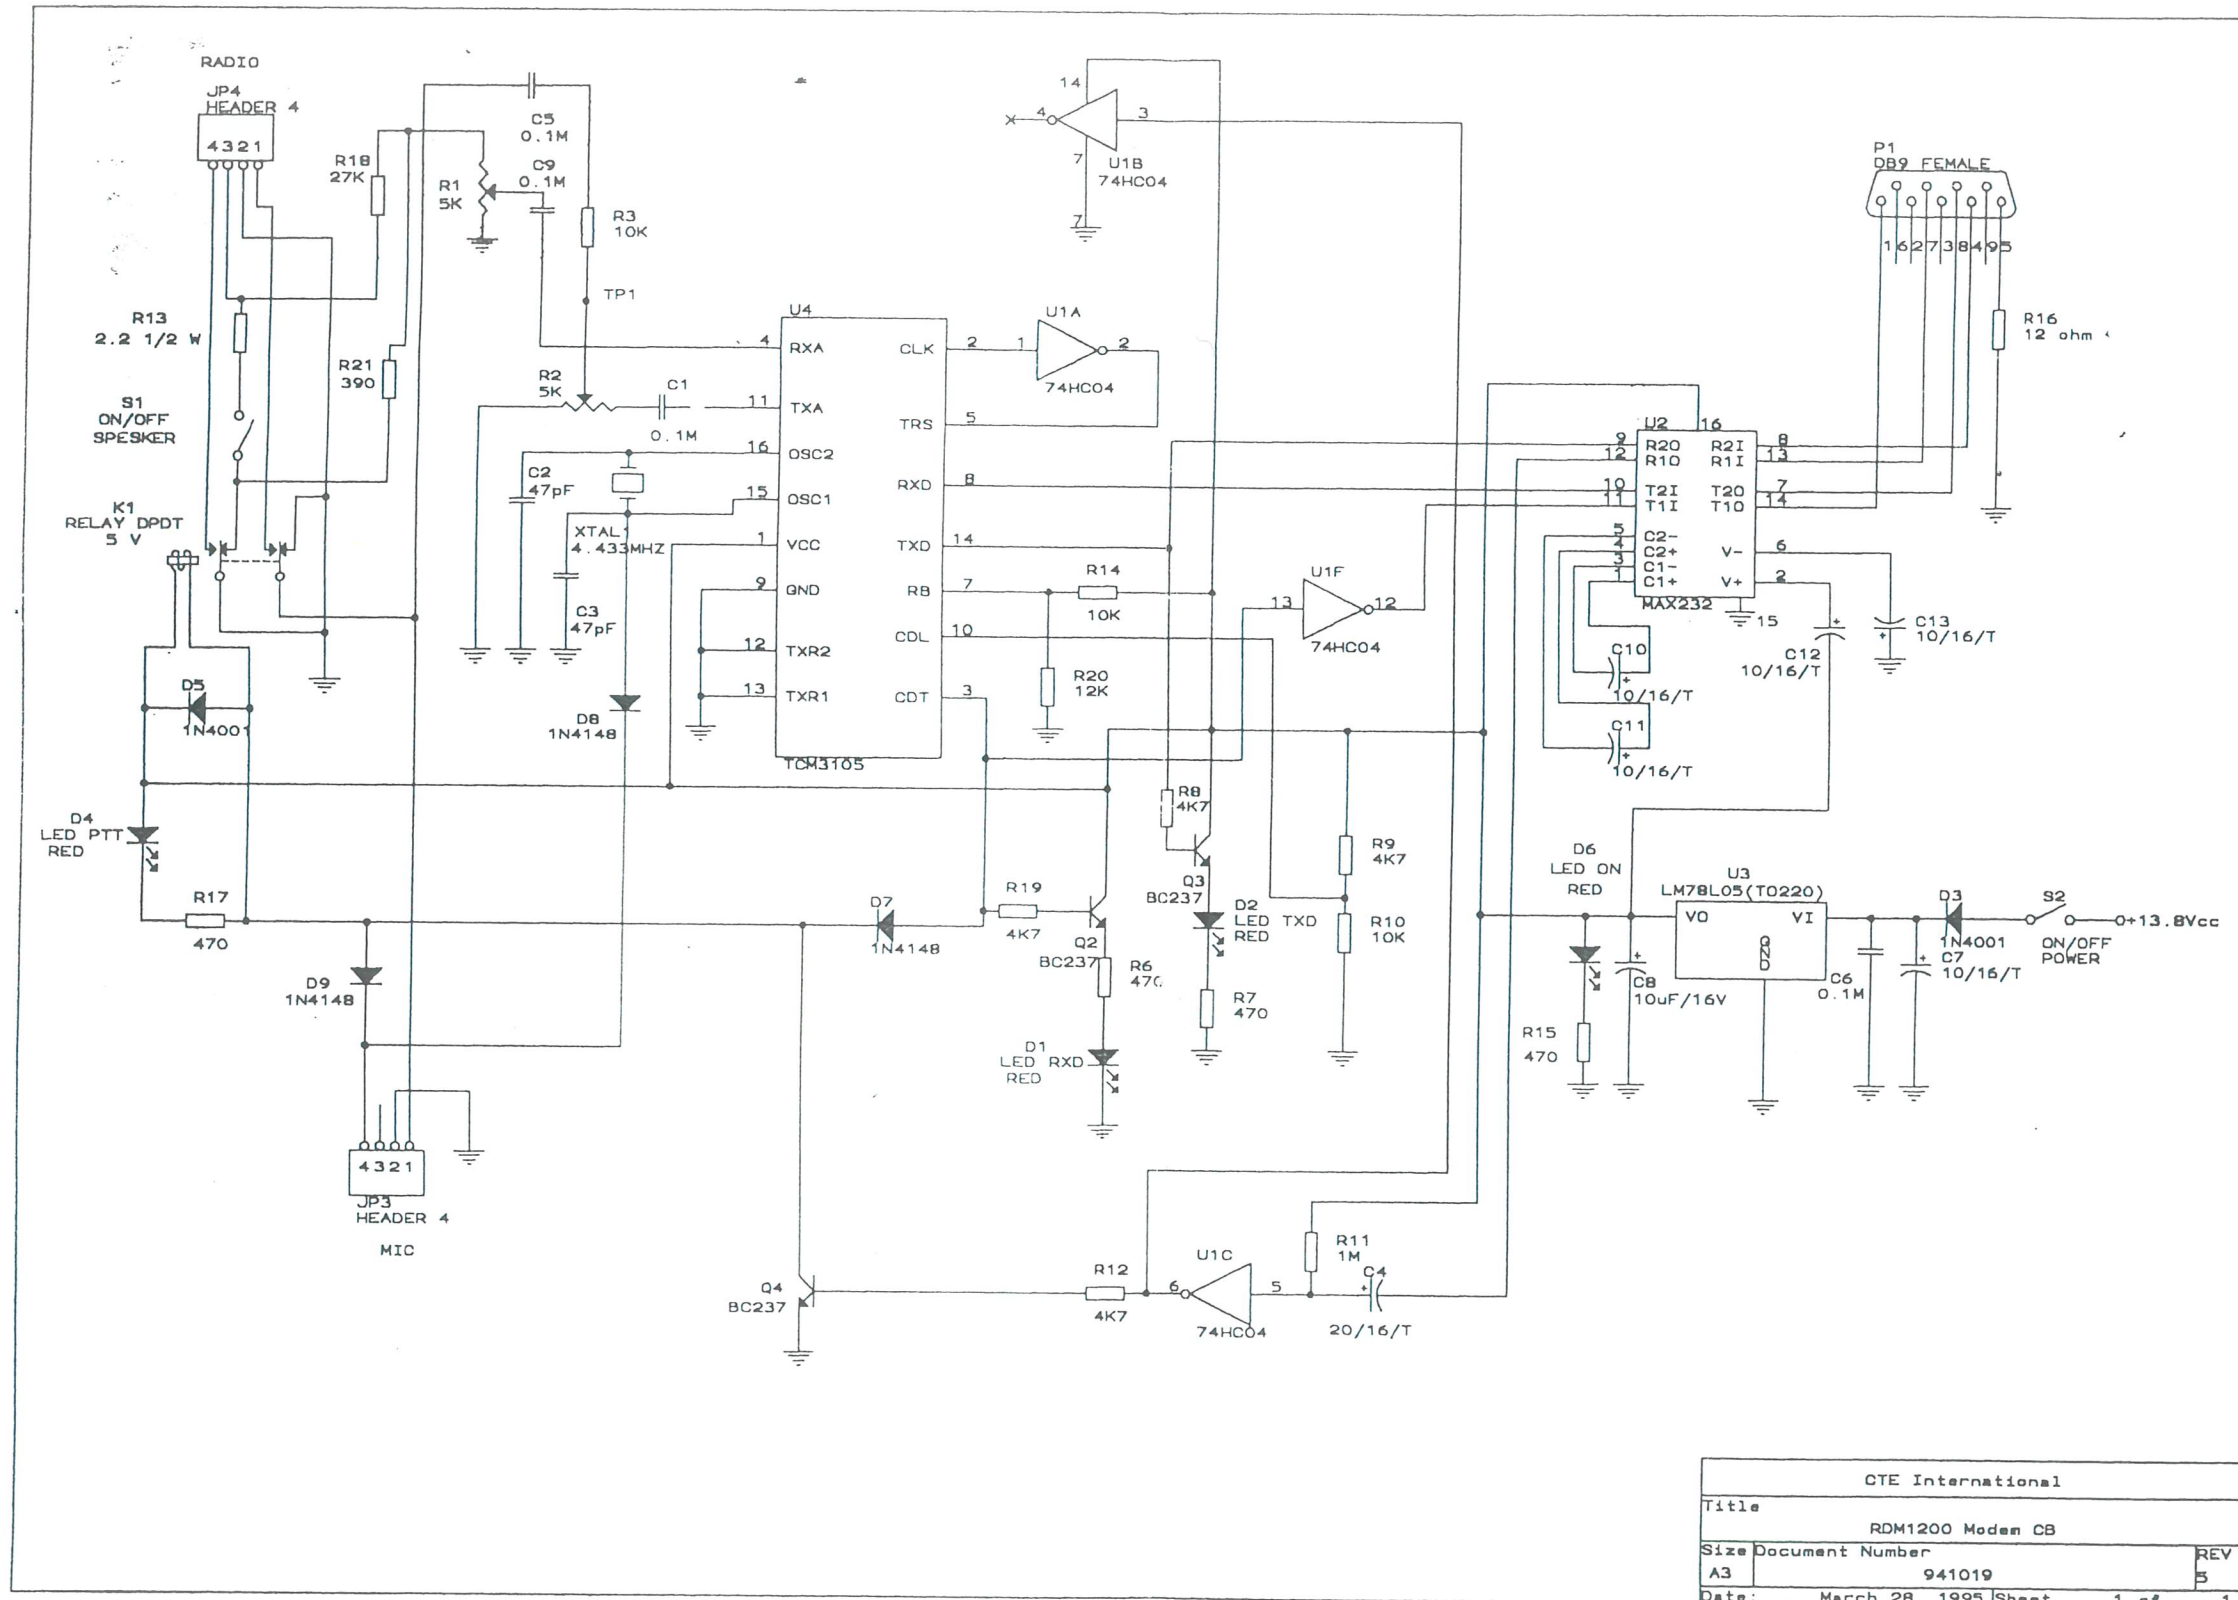

VALIDO DAL 28/3/95 in Poi

CTE International	
Title RDM1200 Modem CB	
Size Document Number	REV
A3 941019	B
Date: March 28, 1995	Sheet 1 of 1